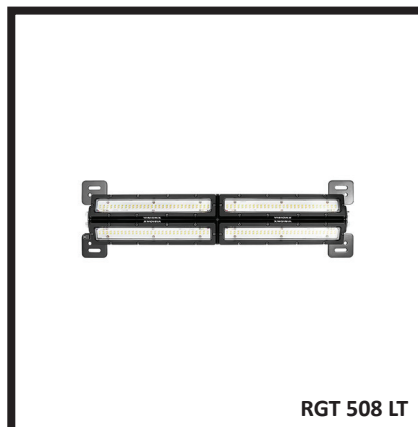

RGT 508 LT

DUAL PANEL 24" SHOCKWAVE INDUSTRIAL LED LIGHT