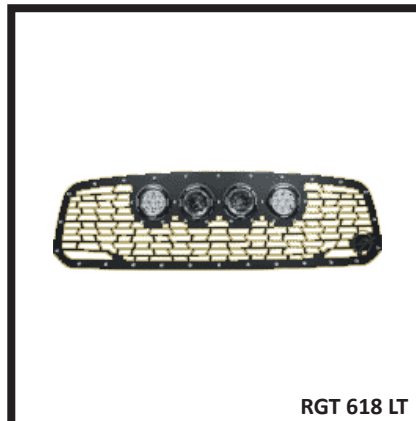

RGT 617 LT

GM TRUCK AND SUV ROOF 50Â€³ LIGHT BAR MOUNT AND XPR LIGHT BAR BY SOCAL

RGT 626 LT

LIGHT BAR GRILLE, 2017-CURRENT FORD SUPER DUTY

RGT 606 LT

GMC SIERRA FOG LIGHT KIT

RGT 618 LT

LIGHT CANNON CG2 GRILLE 2013-CURRENT DODGE RAM 1500