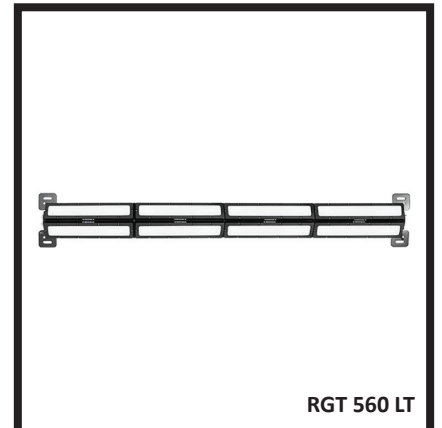

SINGLE PANEL 36 SHOCKWAVE
INDUSTRIAL LED LIGHT

RGT 532 LT

SINGLE PANEL 24 SHOCKWAVE
INDUSTRIAL LED LIGHT – FROSTED
LENS

RGT 504 LT

SINGLE PANEL 12" SHOCKWAVE INDUSTRIAL LED LIGHT – FROSTED LENS

RGT 506 LT

SINGLE PANEL 12" SHOCKWAVE INDUSTRIAL LED LIGHT