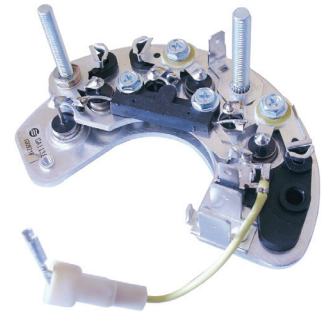

OE NO. 66201570 RGT 4015 RCT
RECTIFIER AS123