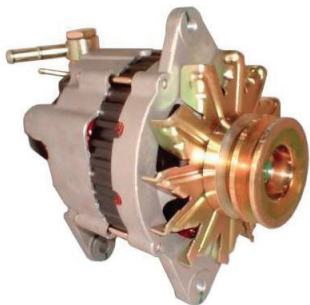

ALTERNATOR 24V 35A NISSAN CAB-  
STAR WITH PUMP

OE NO. 119020900 RGT 2659 ALT

ALTERNATOR 12V 145A 24SI PAD MOUNT

OE NO. 10510452 RGT 2609 ROT

ROTOR 24V 70A 24SI

OE NO. 1117069 RGT 2625 ALT

ALTERNATOR 24V 75A 25SI BRUSH-LESS NO PULLEY

OE NO. 1852726 RGT 2609 BdEA

BRACKET DE 25SI / 26SI / 30SI

OE NO. 1971670 RGT 2601 DPP

D10DE PLATE POSITIVE 25SI / 26SI

OE NO. 19010000 RGT 2650 ALT

ALTERNATOR 24V 75A 2651 OPEN CIRCUIT PROTECTED

OE NO. 1100080 RGT 2602 ALT

ALTERNATOR 12V 80A 27SI TYPE 200 HEACY DUTY

OE NO. 16350129 RGT 77902 STA

STATOR 12V 95A RENAULT / AGRI-CULTURE

OE NO. 1852630 RGT 2603 BCEA

BRACKET CE/SRE27S1: 200 SERIES

OE NO. 2310004D00 RGT 3098 ALT

ALTERNATOR 24V 40A NISSAN UD90 WITH PUMP

OE NO. 8944017932 RGT 3021 ALT

ALTERNATOR 12V 50A KB 280 DT TURBO

OE NO. LR250708E RGT 3122 ALT

ALTERNATOR 24V 50A ISUZU NPR300 7 GROOVE

OE NO. 270405060A RGT 3097 ALT

ALTERNATOR 12V 55A TOYOTA 2.2L 2.4L DIESEL DOUBLE PULLEY