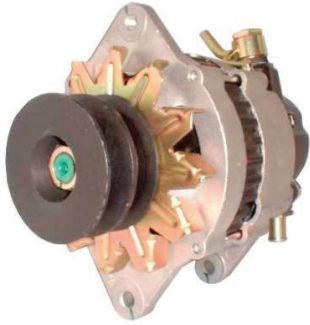

ALTERNATOR 24V 35A NISSAN CAB-  
STAR WITH PUMP

OE NO. 119020900 RGT 2659 ALT

ALTERNATOR 12V 145A 24SI PAD MOUNT

OE NO. 10510452 RGT 2609 ROT

ROTOR 24V 70A 24SI

OE NO. 1117069 RGT 2625 ALT

ALTERNATOR 24V 75A 25SI BRUSH-LESS NO PULLEY

OE NO. 1852726 RGT 2609 BdEA

BRACKET DE 25SI / 26SI / 30SI

OE NO. 1971670 RGT 2601 DPP

D10DE PLATE POSITIVE 25SI / 26SI

OE NO. 19010000 RGT 2650 ALT

ALTERNATOR 24V 75A 2651 OPEN CIRCUIT PROTECTED

OE NO. 1100080 RGT 2602 ALT

ALTERNATOR 12V 80A 27SI TYPE 200 HEACY DUTY

OE NO. 16350129 RGT 77902 STA

STATOR 12V 95A RENAULT / AGRI-CULTURE

OE NO. 1852630 RGT 2603 BCEA

BRACKET CE/SRE27S1: 200 SERIES

OE NO. 2310004D00 RGT 3098 ALT

ALTERNATOR 24V 40A NISSAN UD90 WITH PUMP

OE NO. 8944017932 RGT 3021 ALT

ALTERNATOR 12V 50A KB 280 DT TURBO

OE NO. LR250708E RGT 3122 ALT

ALTERNATOR 24V 50A ISUZU NPR300 7 GROOVE

OE NO. 270405060A RGT 3097 ALT

ALTERNATOR 12V 55A TOYOTA 2.2L 2.4L DIESEL DOUBLE PULLEY