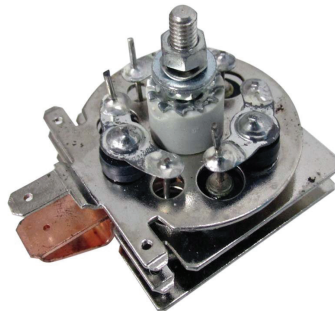

OE NO. 83166 RGT 4003 RLT
LUCAS-TYPE 21ACR/17ACR RECTI-
FIER