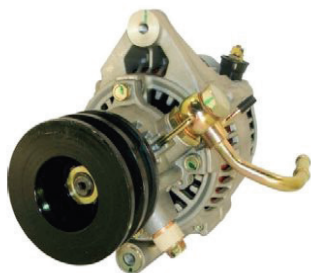

OE NO. 0120468093 RGT 1084 ALT  
ALTERNATOR 24V 80A VOLVO FH/  
FL SERIES

OE NO. 9190067018 RGT 1036 REG  
REGULATOR 12V LUNCH BOX WITH  
2 PIN PLUG

OE NO. 0001557318 RGT 1001 PUL  
PULLEY MERCEDES DOUBLE PULLEY

ALTERNATOR 12V 130A TOYOTA RAV4

OE NO. 1042103710 RGT 6130 ALT

ALTERNATOR 12V 150A LAND ROVER DISCOVERY

OE NO. 2704054060 RGT 6020 ALT

ALTERNATOR 12V 50A TOYOTA 2.4L 2.8L DIESEL WITH PUMP

OE NO. 2704054210 RGT 6053 ALT