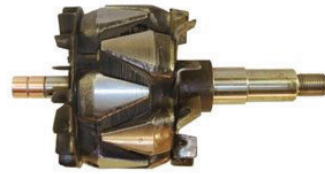

ALTERNATOR 24V 30A TOYOTA HINO  
/ DYNA WITH PUMP

OE NO. 270402192A RGT 9812 ALT

ALTERNATOR 24V 50A TOYOTA HINO  
2 GROOVE

OE NO. AL13N271 RGT 0003 ALT

ALTERNATOR 12V 60A A13N A590  
ROUND UNDERGROUND

OE NO. 2542927A RGT 0077 ALT

ALTERNATOR 12V 80A NISSAN MI-  
CRA 4 X GROOVE

OE NO. 1127320753 RGT 2361 REC

RECTIFIER N1/N1L

OE NO. 022503689B RGT 3089 ALT

ALTERNATOR 24V 25A NISSAN CAB-  
STAR ED33 DIESEL

OE NO. 231000T002 RGT 3090 ALT

ALTERNATOR 24V 35A NISSAN CAB-  
STAR WITH PUMP

OE NO. 119020900 RGT 2659 ALT

ALTERNATOR 12V 145A 24SI PAD MOUNT

OE NO. 10510452 RGT 2609 ROT

ROTOR 24V 70A 24SI

OE NO. 1117069 RGT 2625 ALT

ALTERNATOR 24V 75A 25SI BRUSH-LESS NO PULLEY