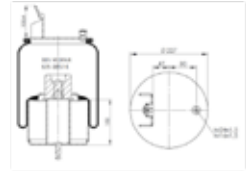

RGT7005AB-VL

BB415110188 BELLOW ONLY

644N, 1 134 445, 1 134 445
1 199 893
W01-095-0118

RGT7006AB-VL

BB415110191

1R11-857, 20 909 150, 21 977 973

RGT8001CAB-VL

BB415010110 FRONT